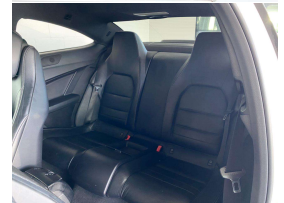

2013 Mercedes-Benz C 250 CGI Coupe, NZ New

VEHICLE INFORMATION

Cash Price

Includes GST,
Registration &
Licensing

$23,990

Body

Coupe

Odometer

91,355 km

Engine

1796 cc

Fuel Type

Petrol

Transmission

6 Speed Automatic

Wheels

-

VIN

WDD2043472G146469

Reg No.

GZB111

Ext Colour

White

History

NZ New

Seats

4 seats

Interior

Black, Leather

Audio

-

Stock ID

3803

Finance this vehicle
from only

$190.66

per week*

Total Amount Payable

$29,743.45

finance
NOW

provident
insurance

Gain peace of mind
with Mechanical
Breakdown Insurance.
Ask us how.

Exterior Features

» Alloys

Interior Features

- » Air Bag(s)
- » Air Conditioning
- » Bluetooth
- » Central Locking
- » Digital Dash
- » Digital Display

Mechanical Features

- » ABS Brakes
- » Cruise Control
- » Electric Mirrors
- » Electric Windows
- » Immobiliser
- » Power Steering
- » Traction Control

thetradeinpost

The Trade In Post, Phone 021 606 642, Email jordan@thetradeinpostchch.co.nz
31 Moorhouse Avenue, Addington, Christchurch 8011, New Zealand
www.ttip.co.nz

* Finance calculation based on a 36 month term, no deposit and with an example annual fixed interest rate of 12.95%. Actual interest rate may be higher or lower. Includes an establishment fee of $495.00 and a monthly maintenance fee of $1.80. Full term total amount payable of $29,743.45. Estimate only, not an offer of finance. Terms, conditions and lending criteria apply.